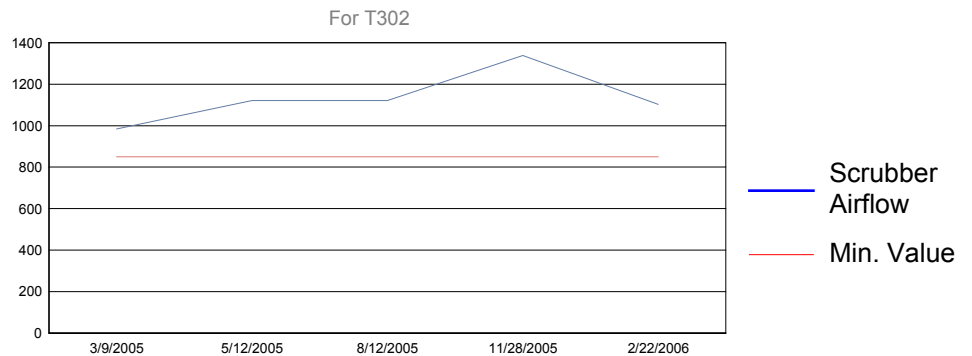

DATE	AIRFLOW
03/09/2005	137 CFM
05/12/2005	275 CFM
08/12/2005	275 CFM
11/28/2005	275 CFM
02/22/2006	216 CFM

**T301 Average: 236 CFM**

**This report displays multiple MP2 SPM charts on one page**

DATE	AIRFLOW
03/09/2005	984 CFM
05/12/2005	1,121 CFM
08/12/2005	1,121 CFM
11/28/2005	1,338 CFM
02/22/2006	1,102 CFM

**T302 Average: 1,133 CFM**

**This report displays multiple MP2 SPM charts on one page**

DATE	AIRFLOW
03/09/2005	432 CFM
05/12/2005	334 CFM
08/12/2005	314 CFM
11/28/2005	275 CFM
02/22/2006	196 CFM

**T303 Average: 310 CFM**