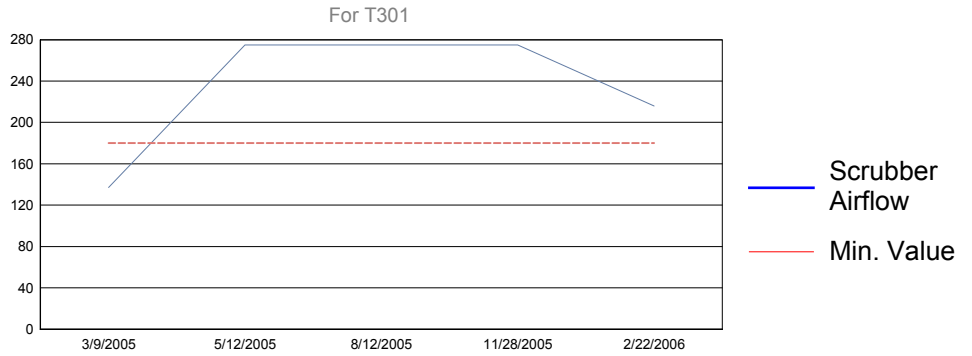

DATE	AIRFLOW
03/09/2005	137 CFM
05/12/2005	275 CFM
08/12/2005	275 CFM
11/28/2005	275 CFM
02/22/2006	216 CFM

**T301 Average: 236 CFM**

**This report displays multiple MP2 SPM charts on one page**

DATE	AIRFLOW
03/09/2005	984 CFM
05/12/2005	1,121 CFM
08/12/2005	1,121 CFM
11/28/2005	1,338 CFM
02/22/2006	1,102 CFM

**T302 Average: 1,133 CFM**

**This report displays multiple MP2 SPM charts on one page**

DATE	AIRFLOW
03/09/2005	432 CFM
05/12/2005	334 CFM
08/12/2005	314 CFM
11/28/2005	275 CFM
02/22/2006	196 CFM

**T303 Average: 310 CFM**