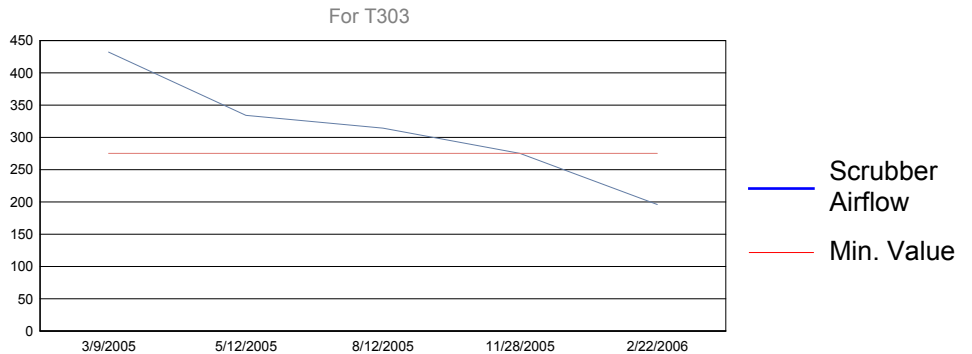

DATE	AIRFLOW
03/09/2005	137 CFM
05/12/2005	275 CFM
08/12/2005	275 CFM
11/28/2005	275 CFM
02/22/2006	216 CFM

**T301 Average: 236 CFM**

**This report displays multiple MP2 SPM charts on one page**

DATE	AIRFLOW
03/09/2005	984 CFM
05/12/2005	1,121 CFM
08/12/2005	1,121 CFM
11/28/2005	1,338 CFM
02/22/2006	1,102 CFM

**T302 Average: 1,133 CFM**

**This report displays multiple MP2 SPM charts on one page**

DATE	AIRFLOW
03/09/2005	432 CFM
05/12/2005	334 CFM
08/12/2005	314 CFM
11/28/2005	275 CFM
02/22/2006	196 CFM

**T303 Average: 310 CFM**